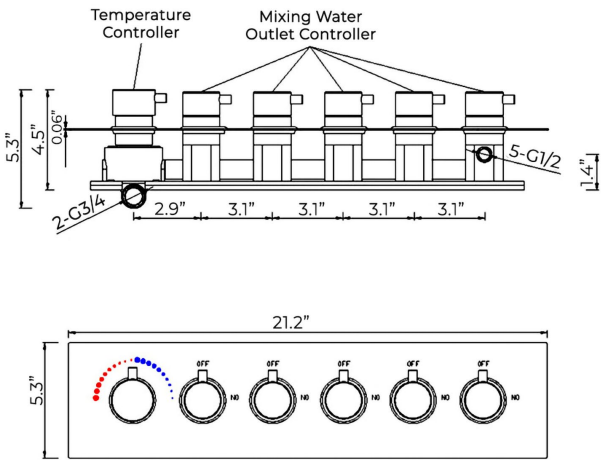

FONTANA TOULOUSE 15X28" THERMOSTATIC LED CEILING SHOWER HEAD WITH HAND SHOWER, BODY JETS AND SPOUT SPECS

Specifications

- Material: 304 stainless steel and brass
- Feature: LED
- Type: Square
- Style: Contemporary
- Number of Handles: 6 Handle
- Bath & Shower Faucet Type: In Wall
- Surface Treatment: Polished
- Surface Finishing: Chrome
- Function 1: rain
- Showerhead: 304sus polished
- Water pressure: 0.1-0.5mpa
- Function 2: waterfall
- Body jets: brass chrome 2 inch
- Thread: G1/2
- Showerhead size: 28" x 15"
- LED power: need electricity

Shower Head Size:

Mixer Size:

Hand Shower Size:

- Hand shower with 60" (1500mm) stainless steel hose and supply elbow with holder

Flow Rate: 2.0 GPM / 7.6 LPM (hand Shower)

Body Spray Size:

Flow Rate: 1.5 GPM / 5.7 LPM (each Bodyspray)