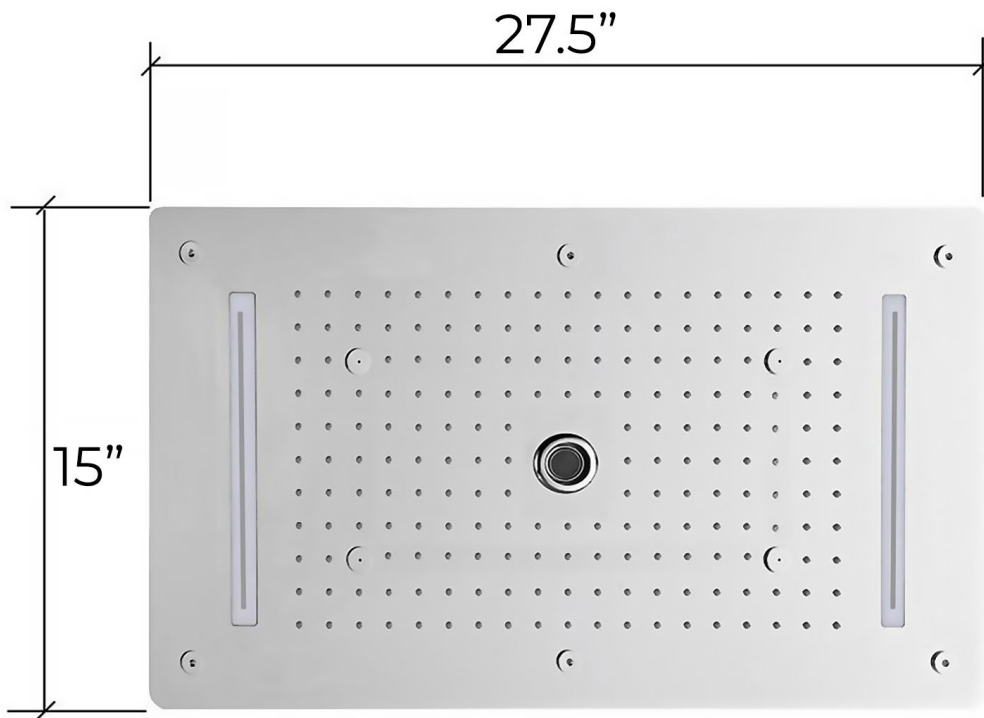

FONTANA TOULOUSE 15X28" THERMOSTATIC LED CEILING SHOWER HEAD WITH HAND SHOWER, BODY JETS AND SPOUT SPECS

Specifications

- Material: 304 stainless steel and brass
- Feature: LED
- Type: Square
- Style: Contemporary
- Number of Handles: 6 Handle
- Bath & Shower Faucet Type: In Wall
- Surface Treatment: Polished
- Surface Finishing: Chrome
- Function 1: rain
- Showerhead: 304sus polished
- Water pressure: 0.1-0.5mpa
- Function 2: waterfall
- Body jets: brass chrome 2 inch
- Thread: G1/2
- Showerhead size: 28" x 15"
- LED power: need electricity

Shower Head Size:

Mixer Size:

Hand Shower Size:

- Hand shower with 60" (1500mm) stainless steel hose and supply elbow with holder

Flow Rate: 2.0 GPM / 7.6 LPM (hand Shower)

Body Spray Size:

Flow Rate: 1.5 GPM / 5.7 LPM (each Bodyspray)