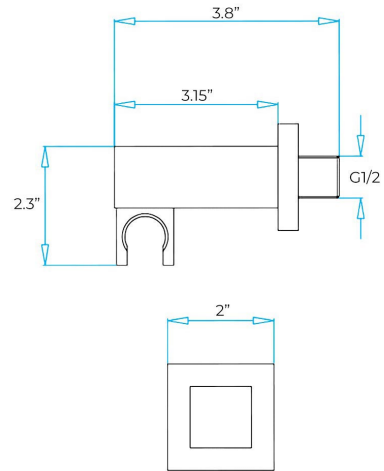

FONTANA TOULOUSE 15X28" THERMOSTATIC LED CEILING SHOWER HEAD WITH HAND SHOWER, BODY JETS AND SPOUT SPECS

Specifications

- Material: 304 stainless steel and brass
- Feature: LED
- Type: Square
- Style: Contemporary
- Number of Handles: 6 Handle
- Bath & Shower Faucet Type: In Wall
- Surface Treatment: Polished
- Surface Finishing: Chrome
- Function 1: rain
- Showerhead: 304sus polished
- Water pressure: 0.1-0.5mpa
- Function 2: waterfall
- Body jets: brass chrome 2 inch
- Thread: G1/2
- Showerhead size: 28" x 15"
- LED power: need electricity

Shower Head Size:

Mixer Size:

Hand Shower Size:

- Hand shower with 60" (1500mm) stainless steel hose and supply elbow with holder

Flow Rate: 2.0 GPM / 7.6 LPM (hand Shower)

Body Spray Size:

Flow Rate: 1.5 GPM / 5.7 LPM (each Bodyspray)